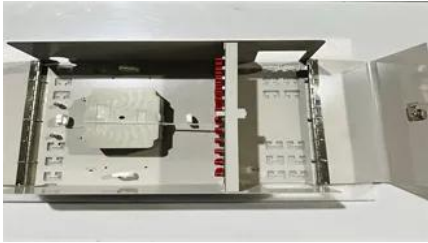

Workshop outdoor communication cabinet 120kW

Workshop outdoor communication cabinet 120kW

120kW/241 kWh

Compatible with grid voltages of 380/400V (-15% to +10%), it reduces low-order harmonics, enables peak shaving and valley filling, and operates autonomously, supporting both grid-tied and off-grid