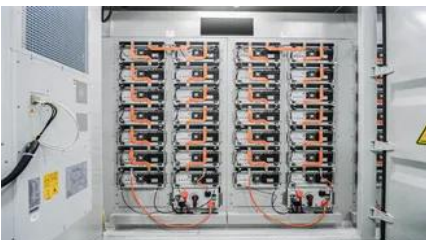

Amazon : 1500 Watt Inverter

Find 1500W car inverters that power appliances, tools, and electronics on the go. Available with peak surge capacity up to 3000W for reliable performance.