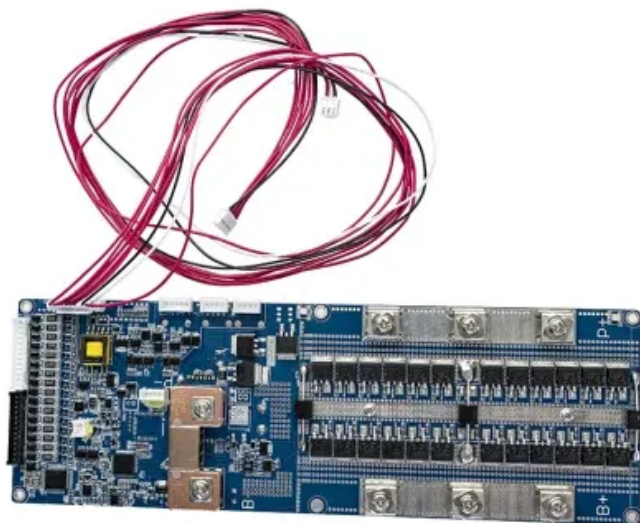

What types of wind-solar complementary parts are there for communication base stations

Overview

Wind & solar hybrid power generation consists of wind turbines, controllers, inverters, photovoltaic arrays (solar panels), battery packs (lithium batteries or gel batteries), DC and AC loads, etc.

What types of wind-solar complementary parts are there for commu

Operating Communication Base Stations With Wind And Solar

The invention relates to a communication base station stand-by power supply system based on an activation-type cell and a wind-solar complementary power supply system.

Deployment Of Communication Base Stations And Wind Solar

The wind-solar-diesel hybrid power supply

system of the communication base station is composed of a wind turbine, a solar cell module, an integrated controller for hybrid energy.

The wind-solar-diesel hybrid power supply system of the communication base station is composed of a wind turbine, a solar cell module, an integrated controller for hybrid energy

Type A Personality Traits (vs .Type B)