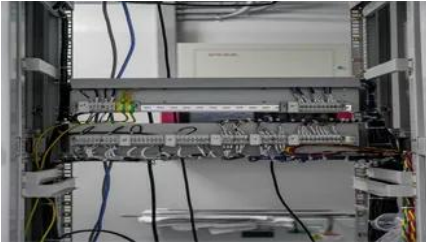

What is the output current of the energy storage cabinet battery

---