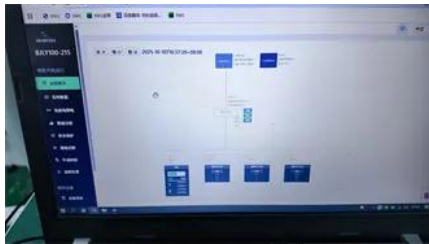

What is Communication?

At its foundation, Communication focuses on how people use messages to generate meanings within and across various contexts, and is the discipline that studies all forms, modes, media, and