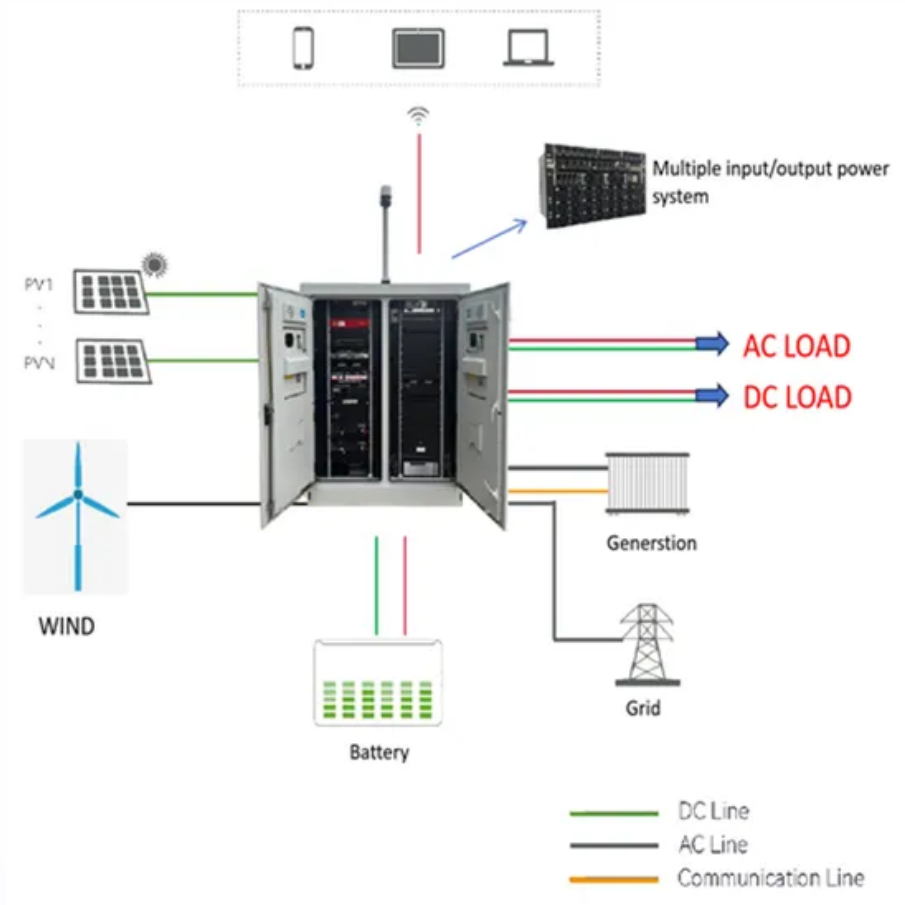

What are China s hybrid energy communication base stations

Overview

The 5G communication base station can be regarded as a power consumption system that integrates communication, power, and temperature coupling, which is composed of three major pieces of equipment: the communication system, energy storage system, and temperature control.