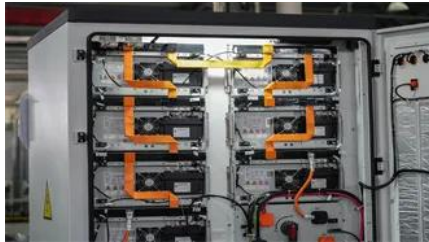

[Microsoft account , Sign In or Create Your Account Today - Microsoft](#)

Get access to free online versions of Outlook, Word, Excel, and PowerPoint.