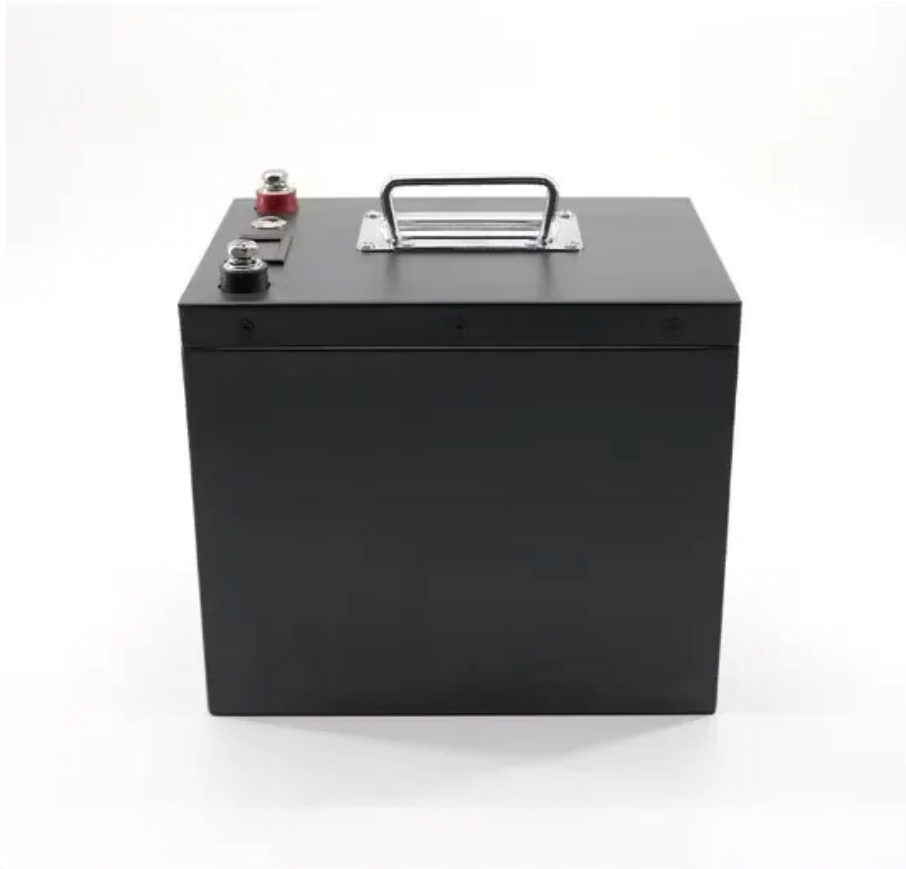

Weather station using vaduz outdoor telecom cabinet grid-connected type

Weather station using vaduz outdoor telecom cabinet grid-connecte

Seattle, WA Weather Conditions

Current Station Personal Weather Station
International District (KWISEATT2605) Location:
Seattle, WA Elevation: 300ft Nearby Weather
Stations Showing Stations

These cabinets are constructed using high-quality materials and fortified with secure locking mechanisms, tamper-evident seals, and intrusion detection systems to deter unauthorized entry.

Base Station Energy Cabinet