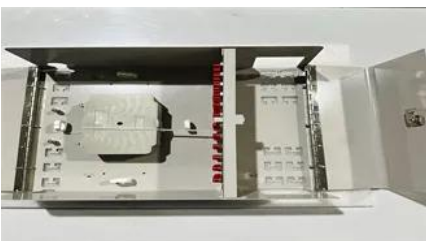

[2MWh Off-Grid Solar Energy Storage Unit for Weather Station](#)

PVMARS's 2MWh energy storage system (ESS) + 1MW solar energy is an off-grid

VisualXP Weather Enhancement Engine

Let's Thank Laminar Research for the outstanding work they did in X-Plane 12, especially what they have done for the Weather system. Anyway, we have a plugin that enhances the visuals