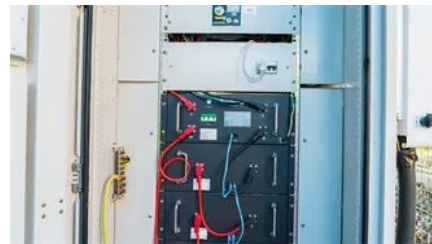

Use of double colon (::) as a sentence separator

(possible) interest only: I use ,, to separate distinct thoughts in a comment field such as this one. ,, Using a double vertical separator is exceedingly non-standard but I think/hope/feel