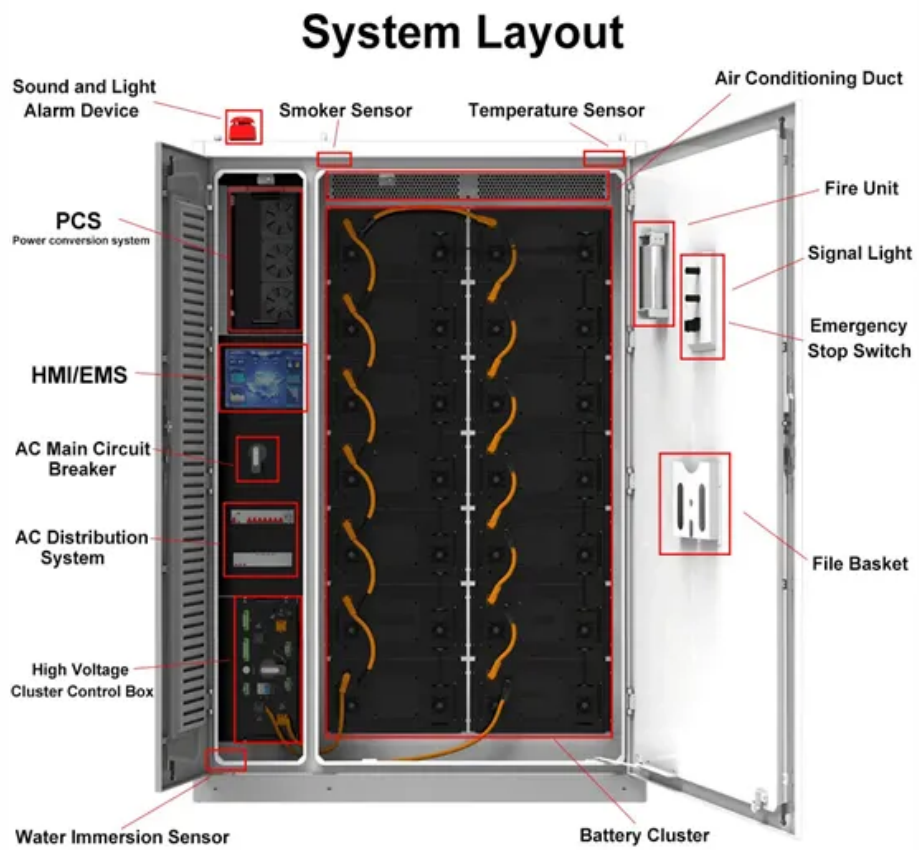

Tuvalu energy storage cabinet

Tuvalu energy storage cabinet

[TUVALU - 100 RENEWABLE ENERGY ATLAS , ICEENG CABINET](#)

Our certified specialists provide support for outdoor communication cabinets, power equipment enclosures, and battery storage cabinets across Africa. Subscribe for latest insights on outdoor

From outdoor energy storage system cabinets to integrated cloud-based controls, EPC Energy has you covered. We want to help you create

TUVALU ENERGY STORAGE ENCLOSURES CABINETS CUSTOM

JNTech all-in-one solar storage system integrates an inverter and energy storage cabinet into a single unit, providing a compact and efficient solution for solar and microgrid systems.