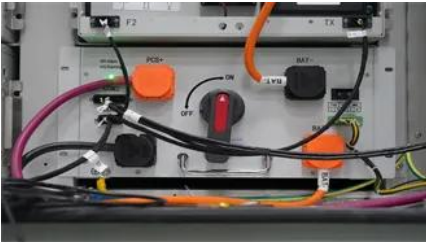

[How do I resurrect companions / followers?](#)

I've had a few companions who have died. Is it possible to resurrect them? If not, where can they be hired from?

[Why do some players play League of Legends in window mode?](#)

While watching this current LoL live world championship (Intel extreme masters), I noticed some players play in window mode. Why is that? What are the benefits of playing LoL in window mode?

[How do I give players already enchanted Tools/Armour/Weapons](#)

I'm making a map where I want players to be able to choose there kits/classes. The problem I'm having with it though is giving players already enchanted Tools/Armour/Weapons. I'm

[What is the highest-damage weapon in Terraria?](#)

Coin Gun is the most powerful weapon, if platinum coins are used as ammo, which can deal 200 damage and has an insanely fast rate of fire. If you want to see each weapon sorted for its

Tuvalu solar container project location

Overview The installation of Tuvalu's inaugural