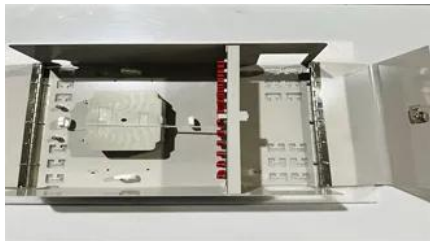

How do I give players already enchanted Tools/Armour/Weapons

I'm making a map where I want players to be able to choose there kits/classes. The problem I'm having with it though is giving players already enchanted Tools/Armour/Weapons. I'm