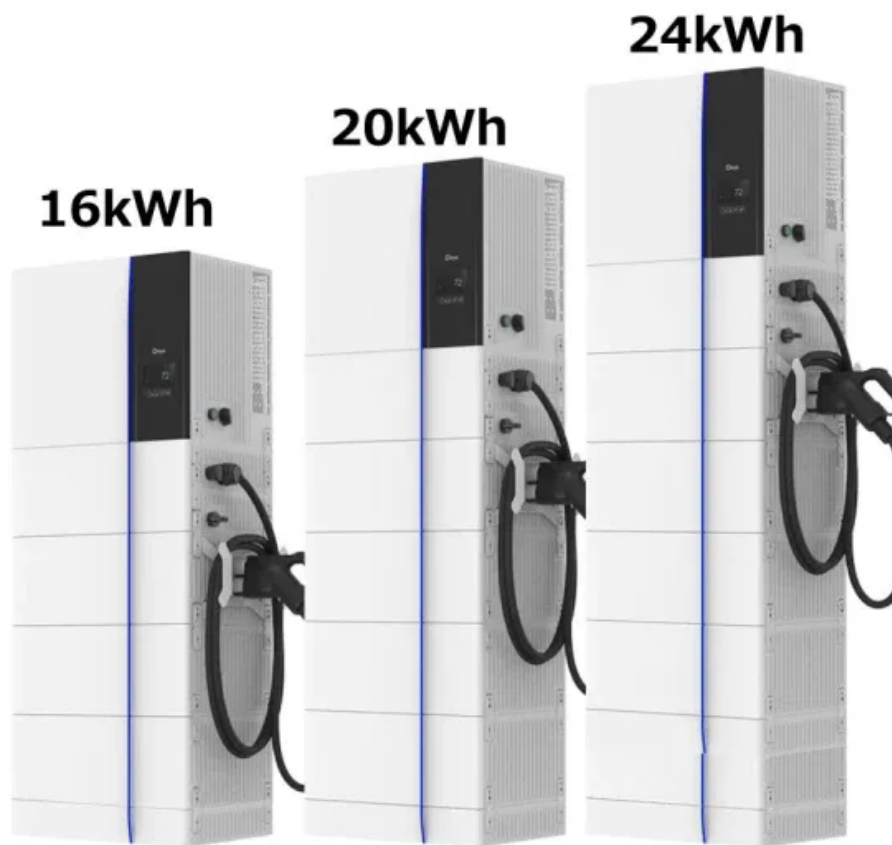

Telecommunications Base Station Wind Power Rectifier Module Brands