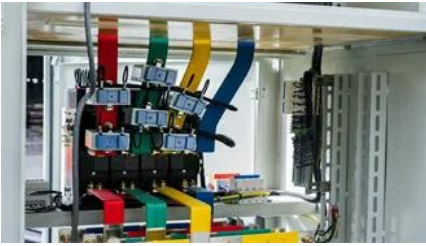

Tbilisi emergency command outdoor telecom enclosure hybrid

Tbilisi emergency command outdoor telecom enclosure hybrid

[IP55 OUTDOOR TELECOM ENCLOSURE 19 INCH RACK 40U](#)

This Hybrid Outdoor Telecom Enclosure is a fully integrated, weatherproof cabinet designed to house telecom power systems, batteries, and network equipment in outdoor environments.

With aluminum anti-corrosion and smart body and a complete temperature control cooling unit, this product can be quickly deployed to street lights, poles, and used in 5G, IoT, autonomous driving and

[Tbilisi Emergency Command Microgrid](#)