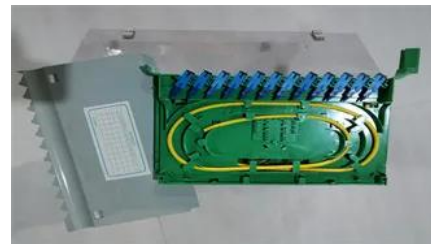

Swaziland Off Grid Solar Container 1mwh

Stay informed about the latest developments in PV containers, solar storage containers, containerized PV systems, integrated solar storage containers, and renewable energy innovations across Africa.