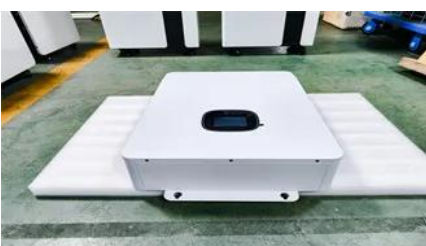

[Battery Cabinets And Enclosures Manufacture](#)

Price list for IP66 earthquake-resistant photovoltaic battery cabinets Here, you'll find our entire lineup of IP66 models, from stainless steel enclosures to polycarbonate and more.