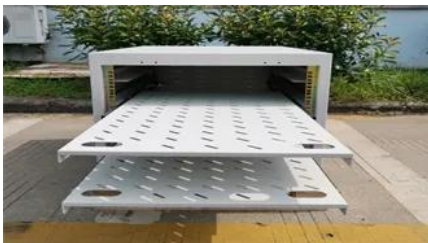

[community-use swaziland photovoltaic integrated energy storage](#)

The Avalon Energy Storage System is made up of a stackable, slim designed High Voltage Battery that pairs with a High Voltage Inverter providing solar storage and backup power.