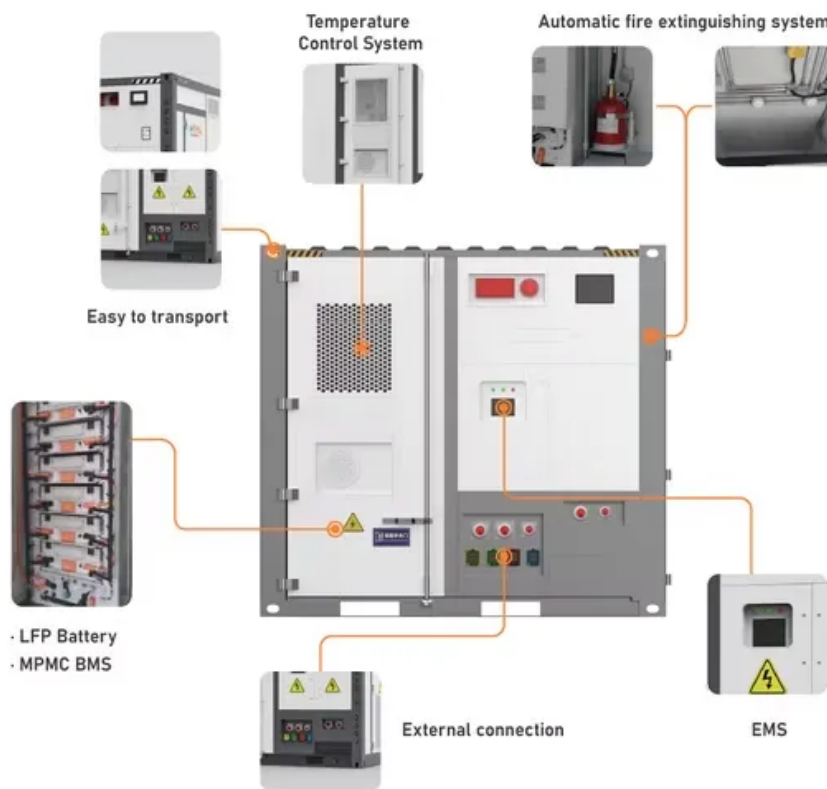

Southeast europe outdoor telecom enclosure grid-connected type