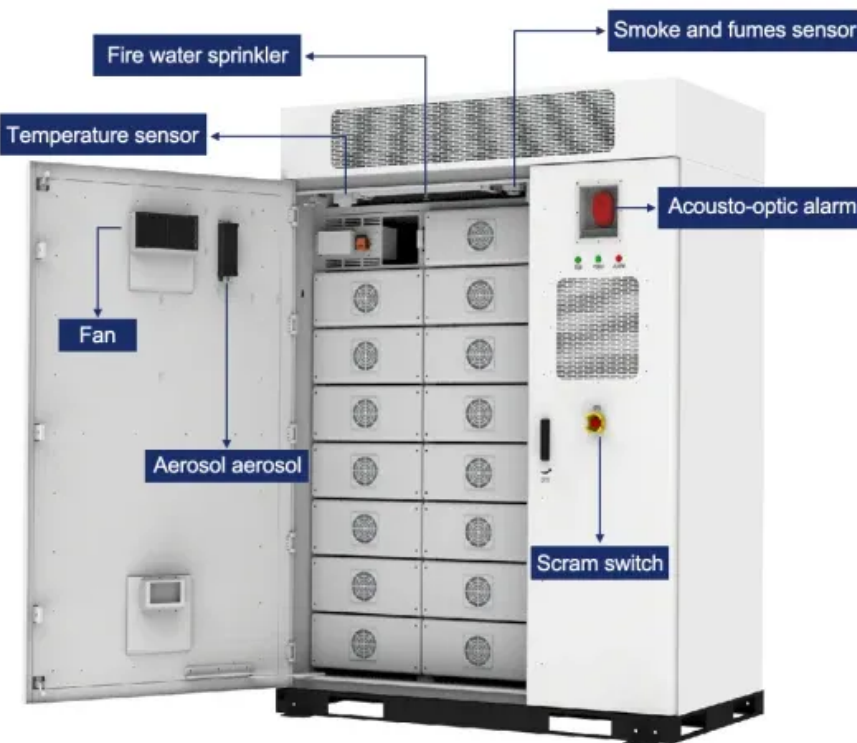

## Solis inverter battery

---

### [Solis 8kW Inverter and Dyness Tower PRO TP11 11.52 kWh Battery Kit](#)

Powerful 8kW Solis Inverter: Efficiently converts and manages energy flow from solar panels, the battery, and the grid. High-Capacity Dyness Battery: Features the advanced Dyness Tower PRO