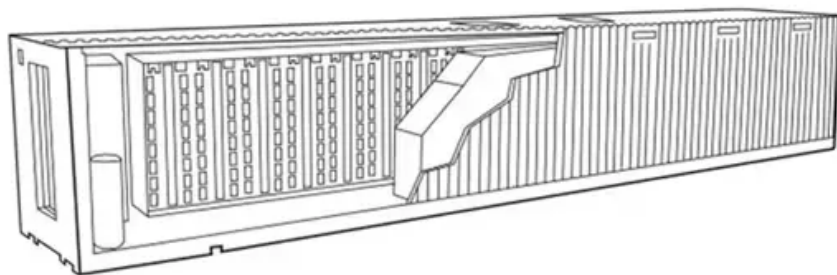

# Singapore Outdoor Energy Storage Cabinet IP65

## Singapore Outdoor Energy Storage Cabinet IP65

---