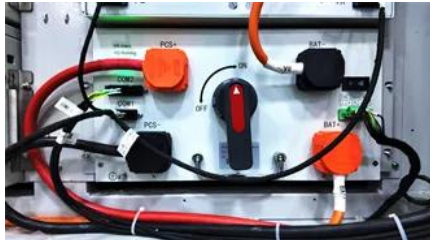

countries across Africa, providing outdoor communication cabinets, power equipment enclosures, and battery energy storage cabinets for telecommunications,