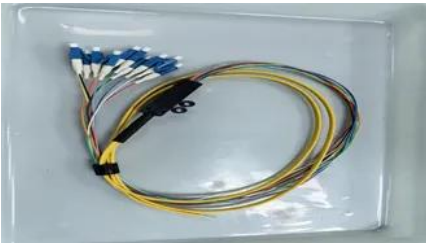

Sword Art Online

Sword Art Online (SAO), one of the most recent games on the console, offers a gateway into the wondrous world of Aincrad, a vivid, medieval landscape where users can do anything within the limits

Energy storage for peak shaving saotome

Battery energy storage system (BESS) is an energy storage solution that allows facilities to store power and use it on demand. Learn more about a BESS and how it can be used for peak shaving and DC

Sword Art Online

Characters, voice actors, producers and directors from the anime Sword Art Online on MyAnimeList, the internet's largest anime database. Ever since the release of the innovative NerveGear, gamers from

Sword Art Online II (TV 2014)

Looking for information on the anime Sword Art Online II? Find out more with MyAnimeList, the world's most active online anime and manga community and database. A year after escaping Sword Art

Sword Art Online: Alicization

Looking for information on the anime Sword Art Online: Alicization - War of Underworld? Find out more with MyAnimeList, the world's most active