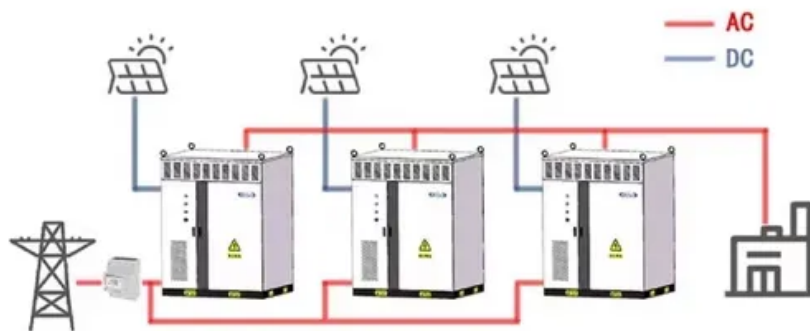

San marino two-degree solar outdoor power cabinet HJ Group

WORKING PRINCIPLE

San marino two-degree solar outdoor power cabinet HJ Group

[Energy Storage Cabinet, energy storage system, New Energy](#)

Huijue Group's Mobile Solar Container offers a compact, transportable solar power system with integrated panels, battery storage, and smart management, providing reliable clean energy for off

It can integrate photovoltaic, wind clean energy, energy storage battery, configure 6U integrated hybrid power system, and output DC48V (configured with remote

[San Marino outdoor communication battery cabinet wholesaler](#)