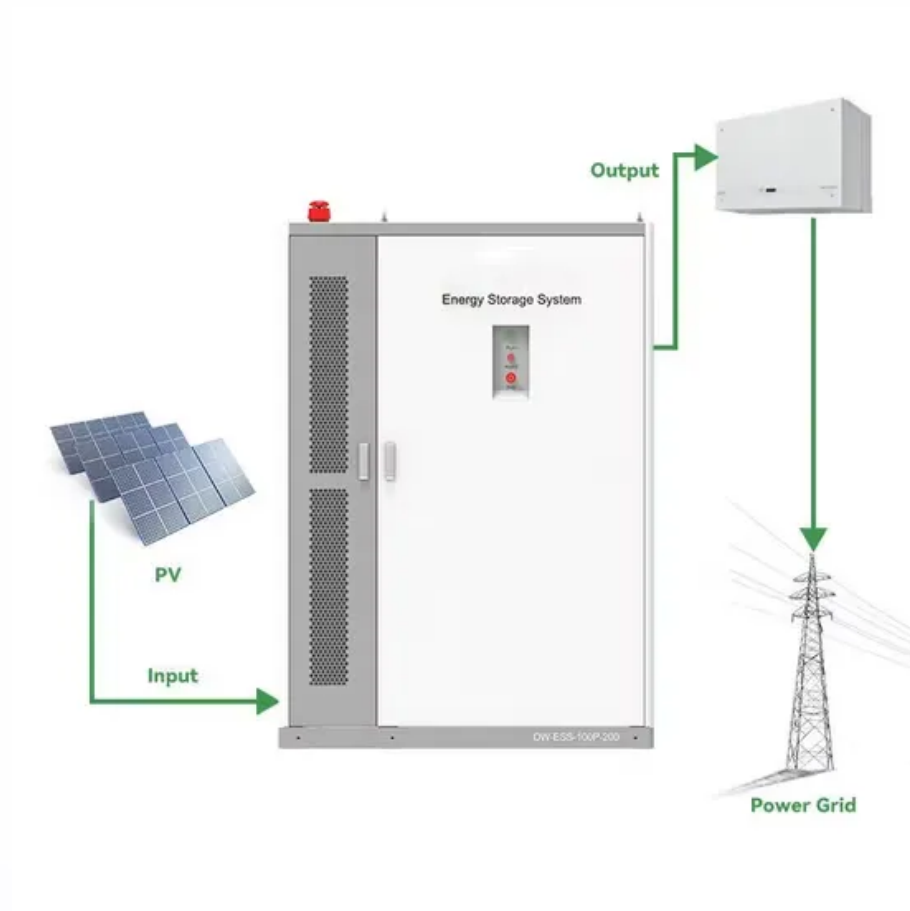

San marino mobile solar battery cabinet

San marino mobile solar battery cabinet

[Security & TSA Information , San Diego International Airport](#)

Expedited Security Options at SAN TSA PreCheck Save time at the checkpoint with TSA PreCheck. Available in both Terminal 1 and Terminal 2, TSA PreCheck allows eligible travelers to keep shoes,