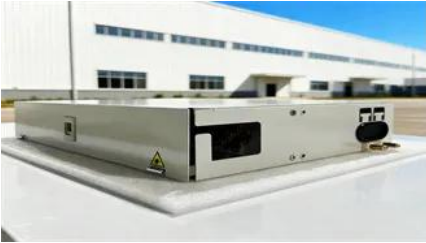

Riga base station outdoor communication cabinet

Riga base station outdoor communication cabinet

Outdoor communication energy cabinet

This design ensures that the cabinet can withstand extreme temperatures and harsh conditions, such as those found in the Sahara Desert, providing reliable power for communication base stations and

Base Station Energy Cabinet

The Base Station Energy Cabinet is a fully enclosed, weather-resistant telecom energy cabinet designed to provide reliable power distribution and battery backup for outdoor communication networks.