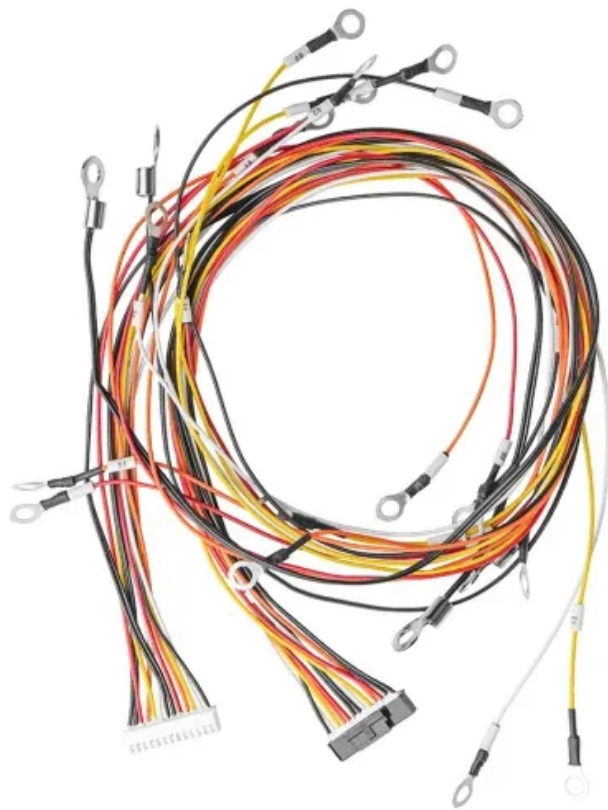

Riga base station outdoor communication cabinet

Riga base station outdoor communication cabinet

Outdoor communication energy cabinet

This design ensures that the cabinet can withstand extreme temperatures and harsh conditions, such as those found in the Sahara Desert, providing reliable power for communication base stations and

Base Station Energy Cabinet

The Base Station Energy Cabinet is a fully enclosed, weather-resistant telecom energy cabinet designed to provide reliable power distribution and battery backup for outdoor communication networks.