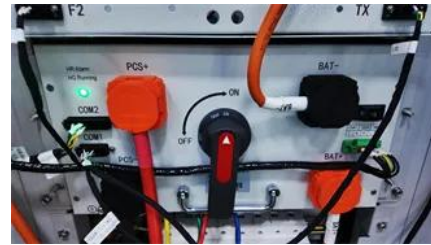

Docker Desktop

Run the following commands in PowerShell to ensure WSL is up to date and restart it: `wsl --update wsl --shutdown` . Additionally, check your BIOS settings: o If you have an AMD CPU, ensure