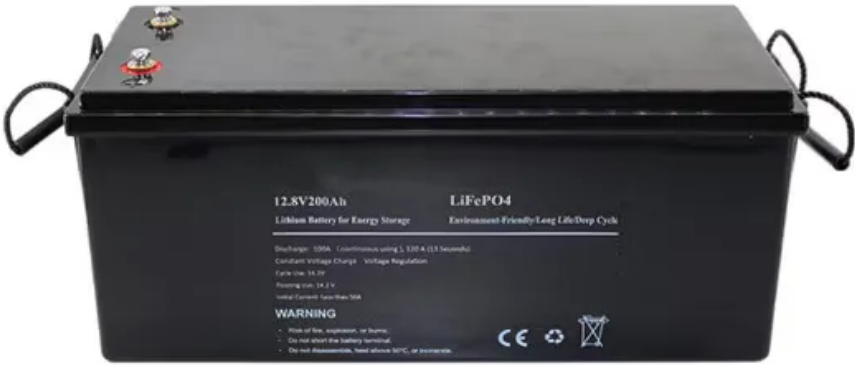

Pure sine wave inverter 72v

 **LFP 12V 200Ah**

Pure sine wave inverter 72v

72V input inverter, 360VA industrial grade pure sine wave with 72 Volt

heavy industrial and water tight sine wave inverters, 72 VDC inputs, 110 VAC or 220 VAC output, 360VA continuous output

BS2000W Inverter 72V Inverter

Discover the BS2000W inverter 72V, featuring a 3D model display, dual AC outputs (220V/110V), and pure sine wave technology. With a wide input range of 62-84V DC, a battery info panel, and low

[Pure Sine Wave Power Inverter 12kw 48V 72V Inverter](#)

Pure Sine Wave Power Inverter 12kw 48V 72V Inverter with

[500W Micro Grid Tie Inverter MPPT Pure Sine Wave For Solar PV](#)

Buy 500W Micro Grid Tie Inverter MPPT Pure Sine Wave For Solar PV Panels & 12V/24V/36V/48V/72V Adjustable Battery Discharge, Safe to Use - PV 50-90V BAT 60V at Walmart

[Amazon : 5000W DC 12V/24V/48V/60V/72V Pure Sine Wave](#)

[Powerful Performance] - With 2500W continuous
power output and 5000W peak power, it has high
conversion efficiency (>90%), low no-load loss
and more energy-saving. It is ideal for powering a