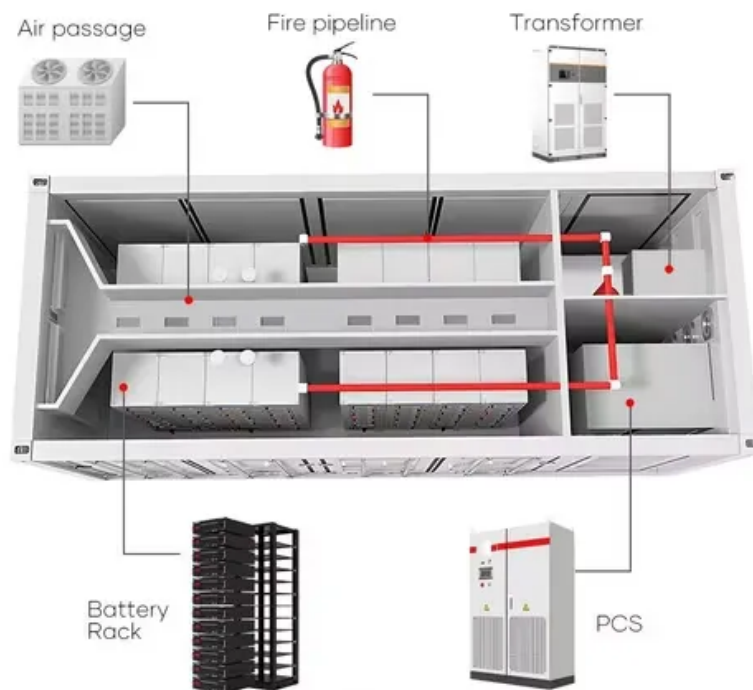

# Port of Spain Off-Grid Solar Energy Storage Cabinet Fixed Type

### PORT OF SPAIN INDUSTRIAL ENERGY STORAGE CABINET

The SolaX I&C energy storage cabinet, designed for large-scale commercial and industrial projects, integrates LFP cells with a capacity of up to 215kWh per cabinet, an Energy Management System

### PORT OF SPAIN OUTDOOR ENERGY STORAGE CABINET

With the P500E, you can transfer energy bi-directionally to the battery, grid and DG, helping you to achieve more functionality and maximise the benefits of your energy storage system.

### [Port of Spain Energy Storage Management System: Powering](#)

Summary: Discover how advanced energy storage management systems are transforming Port of Spain's power infrastructure. Learn about renewable integration, grid stabilization, and EK SOLAR's