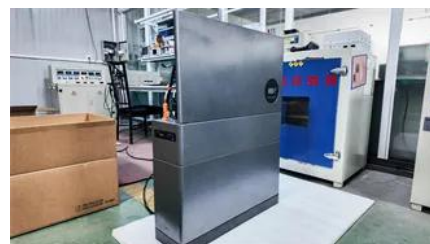

Walnut Creek

It's a large, modern space that boasts enough room to display most of our pieces, including the wide range of finishes, colors and textures available. Discover inspiring arrangements of our exclusive