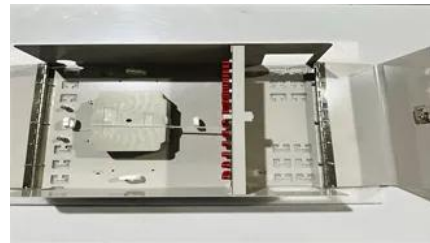

[Best Tested Portable Power Stations in 2026](#)

Between natural disasters and power outages, a portable power station is a useful backup option. We've tested more than 140 portable power stations to recommend you the best ones.