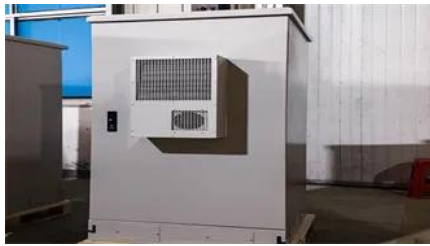

[IP55 ESS Outdoor Cabinet Energy Storage System , AZE](#)

Based on a lithium iron phosphate battery system, the ESS outdoor cabinet serves as a comprehensive complete solution for stationary energy storage.