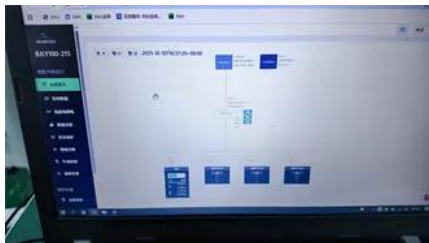

Volufiline 92% + Pal-Isoleucine 1%

Explore the new Volufiline* 92% + Pal-Isoleucine 1% product, a targeted plumping serum that promotes facial volume and shape. Learn more here.