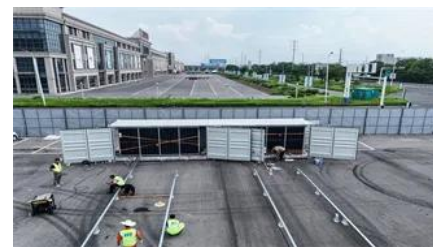

[Solar Energy Storage Solutions in Niue: A Guide to Photovoltaic](#)

Solar Energy Storage Solutions in Niue: A Guide to Photovoltaic Cabinet Installation
Photovoltaic energy storage systems are transforming Niue's renewable energy landscape. Learn about installation best