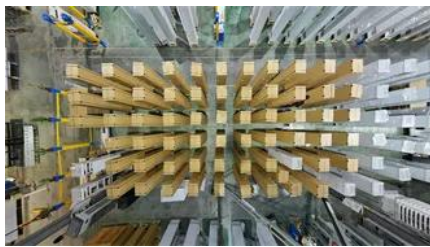

[Flights from Los Angeles to Nadi: LAX to NAN Flights + Flight Schedule](#)

Scan through all non-stop flights from Los Angeles to Nadi. The full flight schedule below gives an overview of all non-stop flights from LAX to NAN, which includes the daily timetable of every