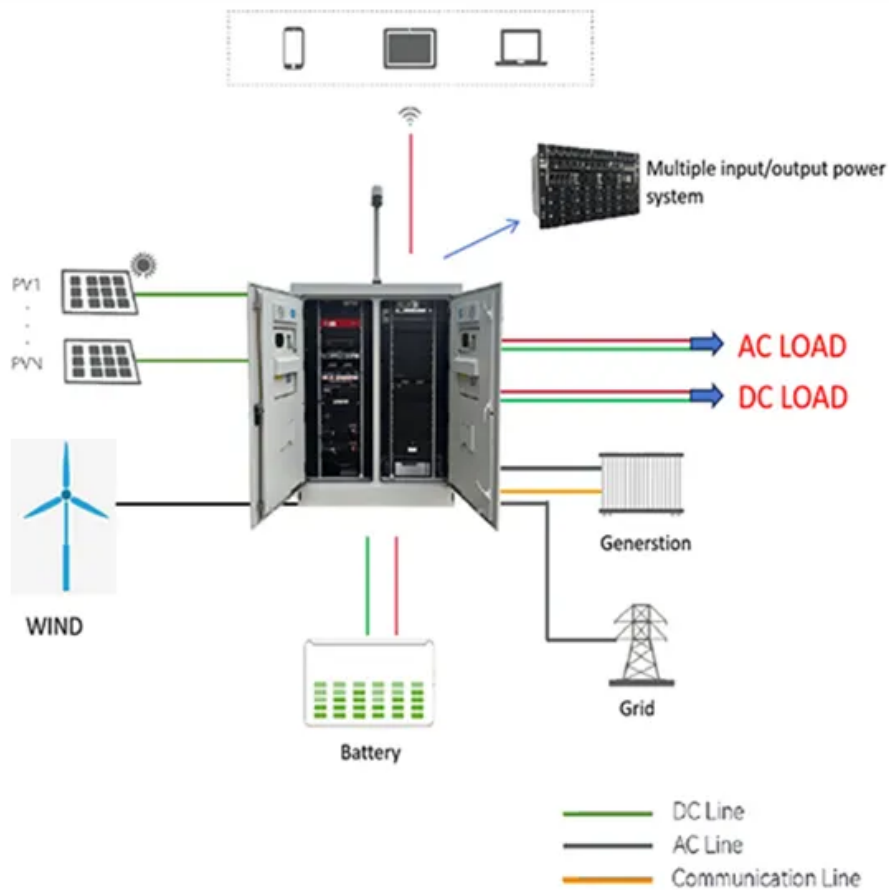

New Zealand energy storage cabin fire extinguishing equipment

Overview

Our range supports New Zealand requirements for fire classes, extinguisher placement and workplace protection.

New Zealand energy storage cabin fire extinguishing equipment