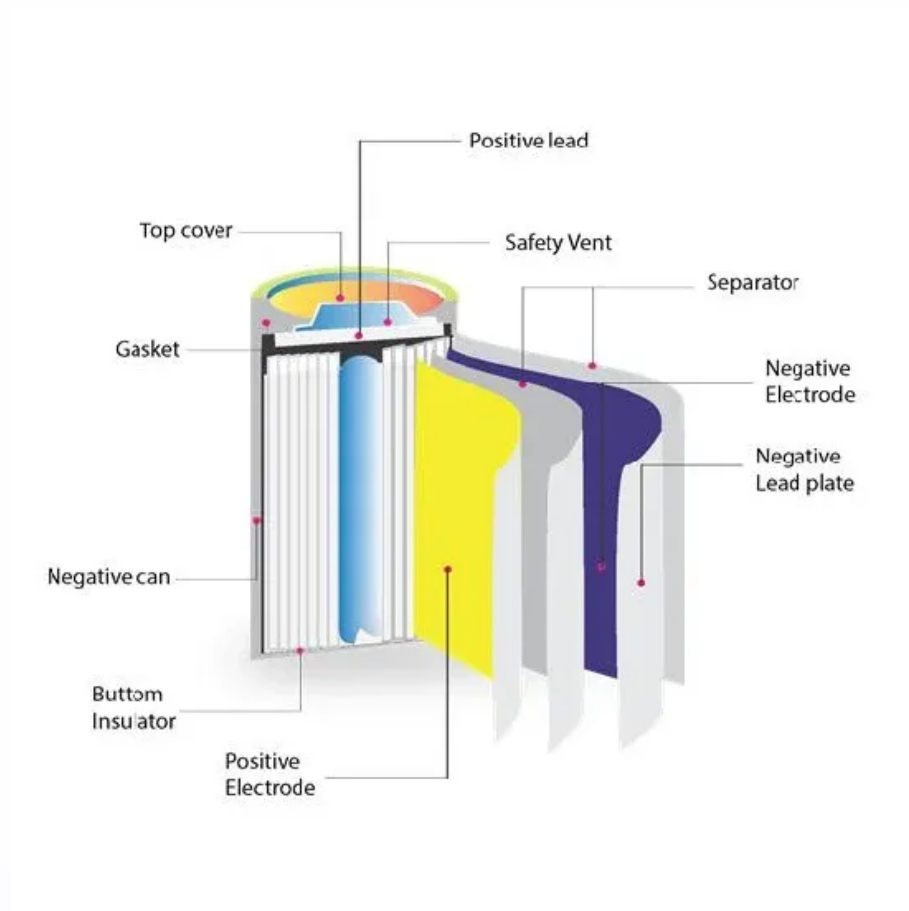

Nauru lithium-ion solar battery cabinet

Nauru lithium-ion solar battery cabinet

Discover the Island of Nauru , Nauru

As the world's smallest independent republic and third-smallest country by land area, our nation packs a wealth of culture, history, and potential into its 21 square kilometers. Home to just over 12,000

Among these, the energy storage lithium battery stands out due to its high energy density, rapid response, and adaptability, making it a cornerstone for integrating wind power into electrical grids.

Mapping and Modding: Java Edition