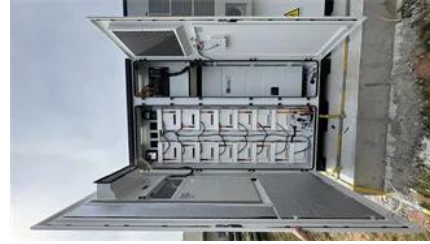

car agency based in Clayton, Missouri, United States. National is owned by Enterprise Holdings, along with other agencies including Enterprise Rent-A