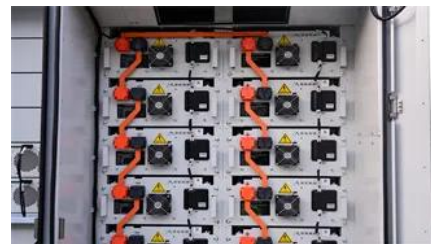

[Namibia Outdoor Power Supply Bess Reliable Energy Solutions](#)

The access to Energy Storage (ES) has changed the structure of the Power Distribution Network (PDN) from single power to multi-power. ES discharges power to the outside as a power source on one