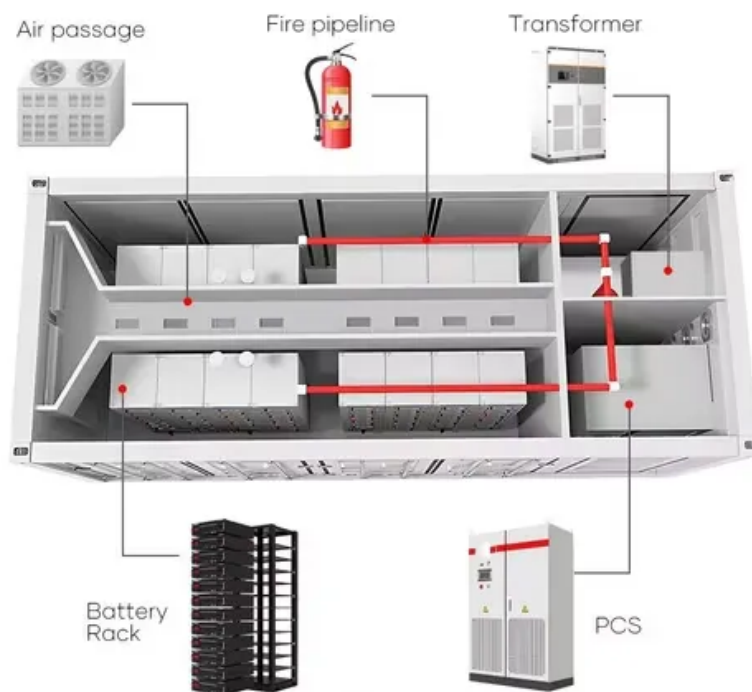

Mobile energy storage container for subway stations

Overview

This system features a comprehensive three-level BMS management system (Cell, Module, System) to fully guarantee safety. Furthermore, it integrates a Heptafluoropropane gas fire suppression system, creating a dual-defense mechanism of active monitoring and passive suppression.

Mobile energy storage container for subway stations

[20MWh mobile energy storage container for subway stations](#)

Our's Containerized Battery Energy Storage Systems (BESS) offer a streamlined, modular approach to energy storage. Packaged in ISO-certified containers, our Containerized BESS are quickly

Energy storage container, BESS container

It meets the application needs of regional power grid peak shaving, frequency regulation, voltage regulation, emergency response, new energy consumption, etc., and ensures the normal operation