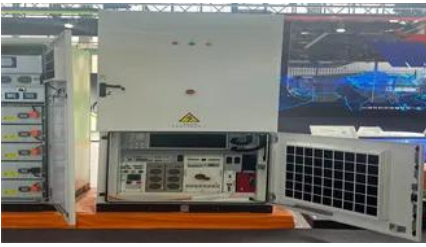

[MIDDLE , definition in the Cambridge English Dictionary](#)

MIDDLE meaning: 1. the central point, position, or part: 2. someone's waist: 3. in a central position: . Learn more.

[Outdoor Enclosures , NEMA-Rated Telecom Cabinets](#)

Perfect for industrial equipment, electrical cabinets, and outdoor installations, our enclosures offer customizable solutions for renewable energy,

[BETE Telecom Cabinet , Telecom Cabinets Solution](#)

BETE Telecom Cabinet is the best telecom cabinet's solution provider that provides customers with flexible and customized service solutions accordingly.

Outdoor telecom cabinet

Durable outdoor equipment cabinets for secure storage of electrical, telecom, and industrial gear. Weather-resistant, reliable, and space-efficient solutions.

Outdoor Telecom Cabinet

Learn about their features, including weatherproofing, temperature control, and space optimization, making them ideal for outdoor installations in remote