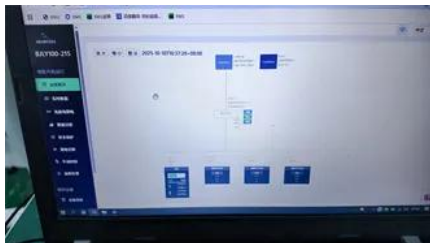

Australia Time Zone Map

Australia is divided into 3 time zones: Australian Western Time, Australian Central Time Time and Australian Eastern Time zone as also illustrated in the below map.