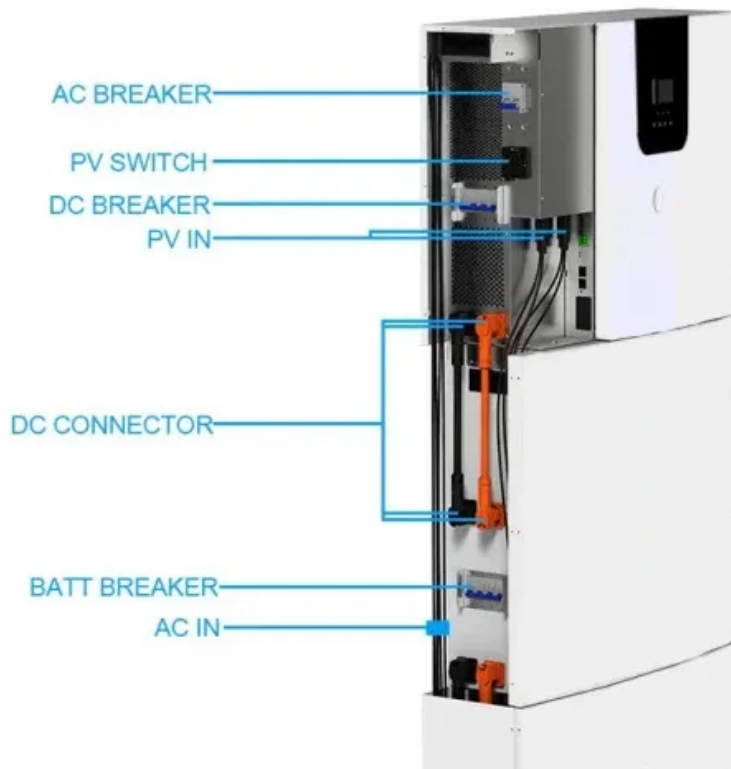

Marshall Islands Energy Storage Explosion-Proof Containerized Communications Power Supply