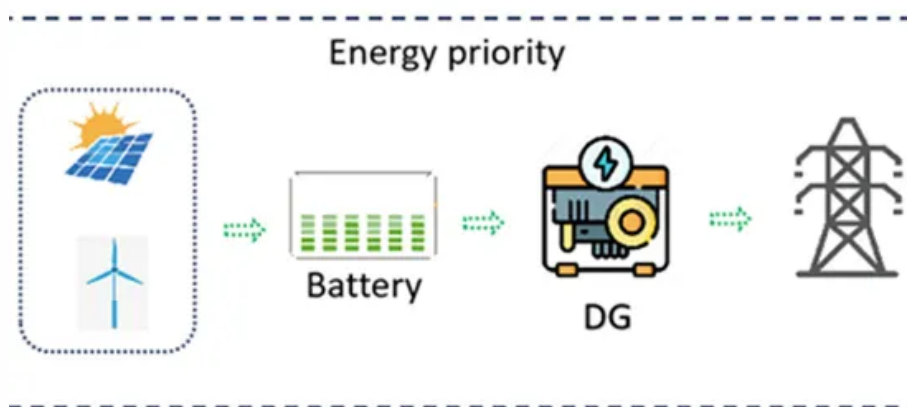

# Manila Community Grid-Connected Mobile Energy Storage Container

## Overview

---

Cube is a ready-to-install energy storage system, comprised entirely inside a single standard 20 ft container. This mobile and modular solution includes batteries, inverter, HVAC.