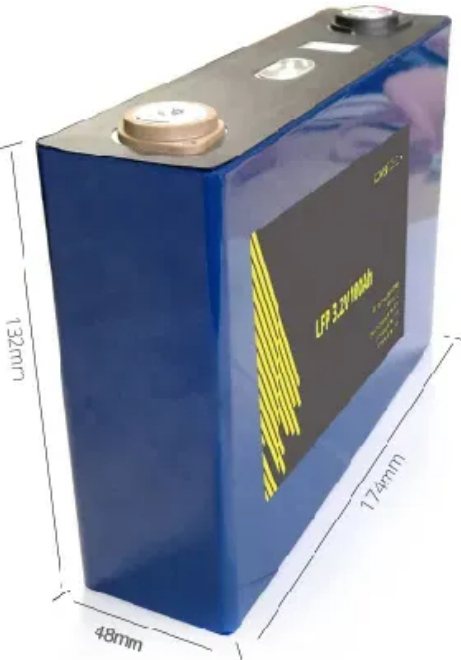

MW of battery energy storage

Overview

In a BESS, the MWh rating typically refers to the total amount of energy that the system can store. For instance, a BESS rated at 20 MWh can deliver 1 MW of power continuously for 20 hours, or 2 MW of power for 10 hours, and so on.