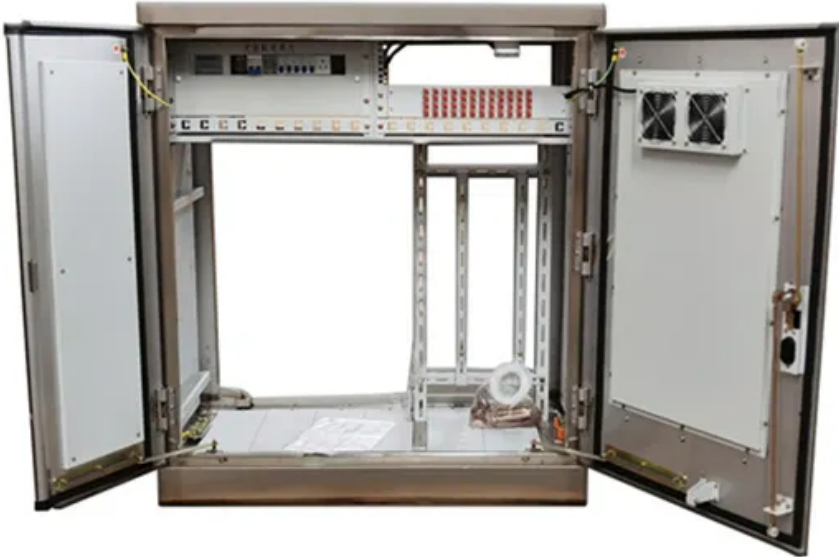

Lebanon Communications solar Base Station Cabinet

Lebanon Communications solar Base Station Cabinet

[Humanitarian crisis looms in Lebanon, where nearly 750,000 people](#)

A humanitarian crisis is looming in Lebanon, where more than 750,000 people have been displaced since the U.S. and Israel began their war with Iran.

[LEBANON S FIRST COMMUNICATION BASE STATION ENERGY](#)

A significant number of 5G base stations (gNBs) and their backup energy storage systems (BESSs)

LEBANON COMMUNICATION

As shown in Figure S3 each user accesses a base station, and the BS then allocates a channel to

[Lebanon communication base station wind and solar complementary](#)

While moderately upgrading its grid capacity, Lebanon can immediately launch around 1500 MW of

Lebanon

Lebanon boosts army presence in Beirut as Hezbollah slams Israel talks: What to know The Lebanese government's openness to talks with Israel has angered Hezbollah while its efforts to

The invention relates to a communication base station stand-by power supply system based on an

[LEBANON S FIRST COMMUNICATION BASE STATION ENERGY](#)

The power station, with a 300MW system, is claimed to be the largest compressed air energy storage