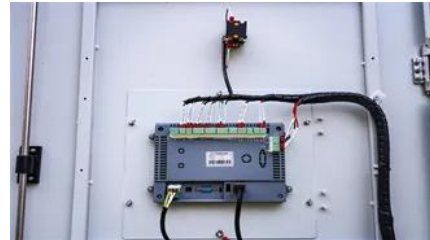

BPD Strike , Massachusetts Cop Forum

I was reading a forum on thebostonchannel about the strike. Someone said that the average Boston police officer makes $72,000/year. Is that true, does anyone know? It seems quite