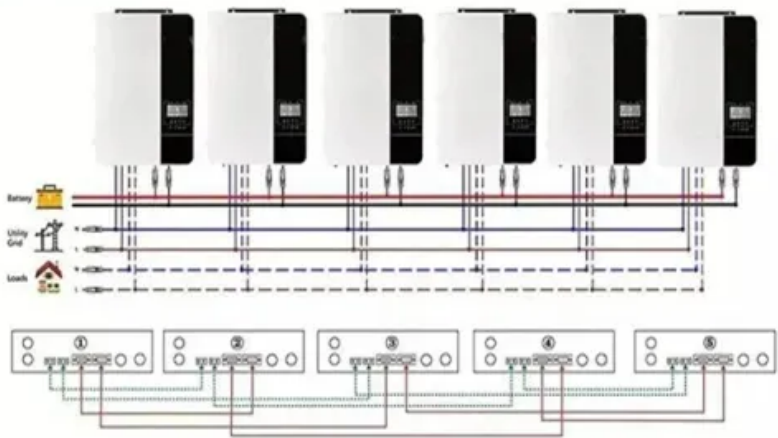

Kinshasa energy storage cabinet transport

Parallel (Parallel operation up to 6 unit (only with battery connected))

AC input wires

AC output wires

Kinshasa energy storage cabinet transport

[KINSHASA ENERGY STORAGE CONTAINER TRANSPORT](#)