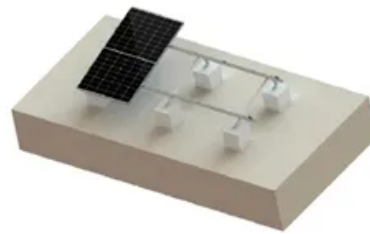

Kigali DC Inverter Price

TILE ROOF SOLAR MOUNTING SYATEM

STANDING SEAM ROOF SYSTEM

ADJUSTABLE TILT FLAT ROOF SYATEM

TRIANGLE FLAT ROOF SYATEM

Overview

Fr 4,481,720 Original price was: Fr4,481,720. The Inverter Smart is an efficient and reliable inverter. Built on our proven and field-tested inverter platform, it has a slimmer design and a full metal casing.