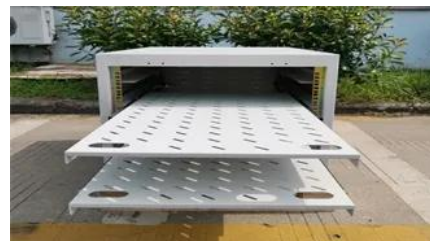

[All New Mens Outdoor Clothing, Gear and Accessories , Kathmandu AU](#)

Discover Kathmandu's diverse new men's collection packed full of great gear and apparel to get out there this winter.